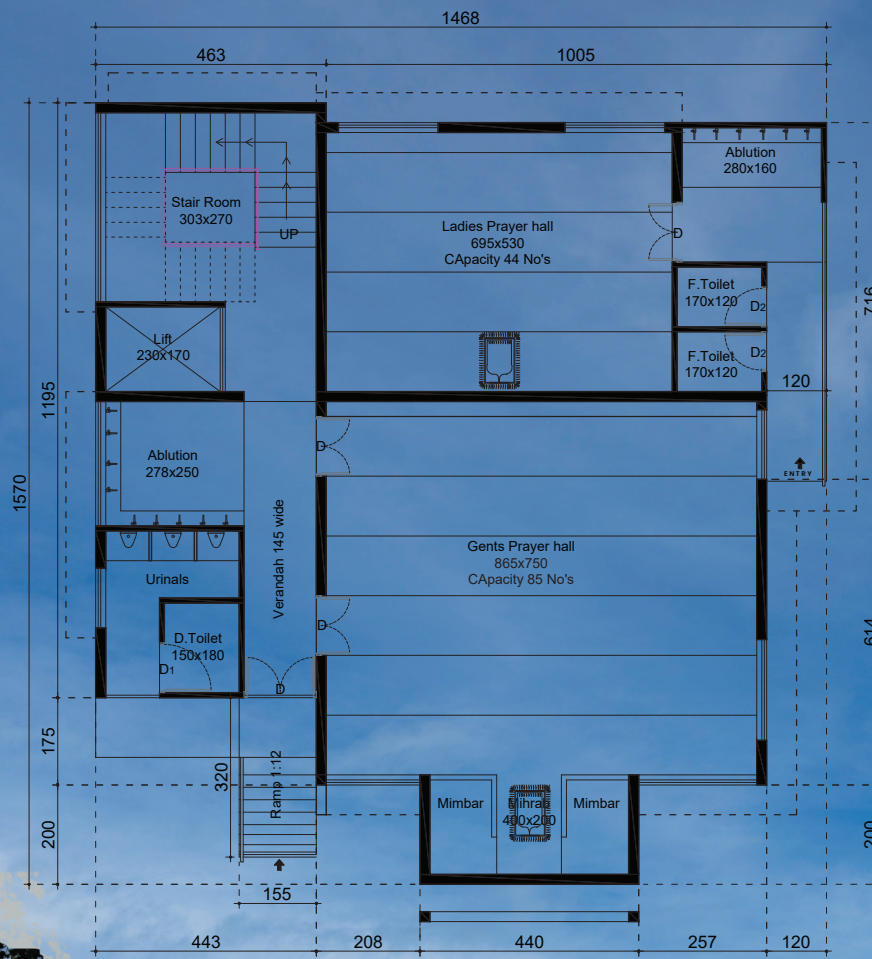

Estimate

S.No	DESCRIPTION	SQUARE FEET	TOTAL AMOUNT
1	CELLAR FLOOR	1880	4,009,500
2	GROUND FLOOR	2012	4,343,200
3	FIRST FLOOR	1883	3,845,800
GRAND TOTAL		5775	12,198,500

Cellar Floor Plan

- Reward office
- Reception
- Library
- Audio and video studio
- Guestroom
- Toilet block

RECEPTION

AUDIO VIDEO
STUDIO

GUESTROOM

First Floor Plan

Hall
Stair
Elevator

PREYAR HALL

ABLUTION AREA

Ground Floor Plan