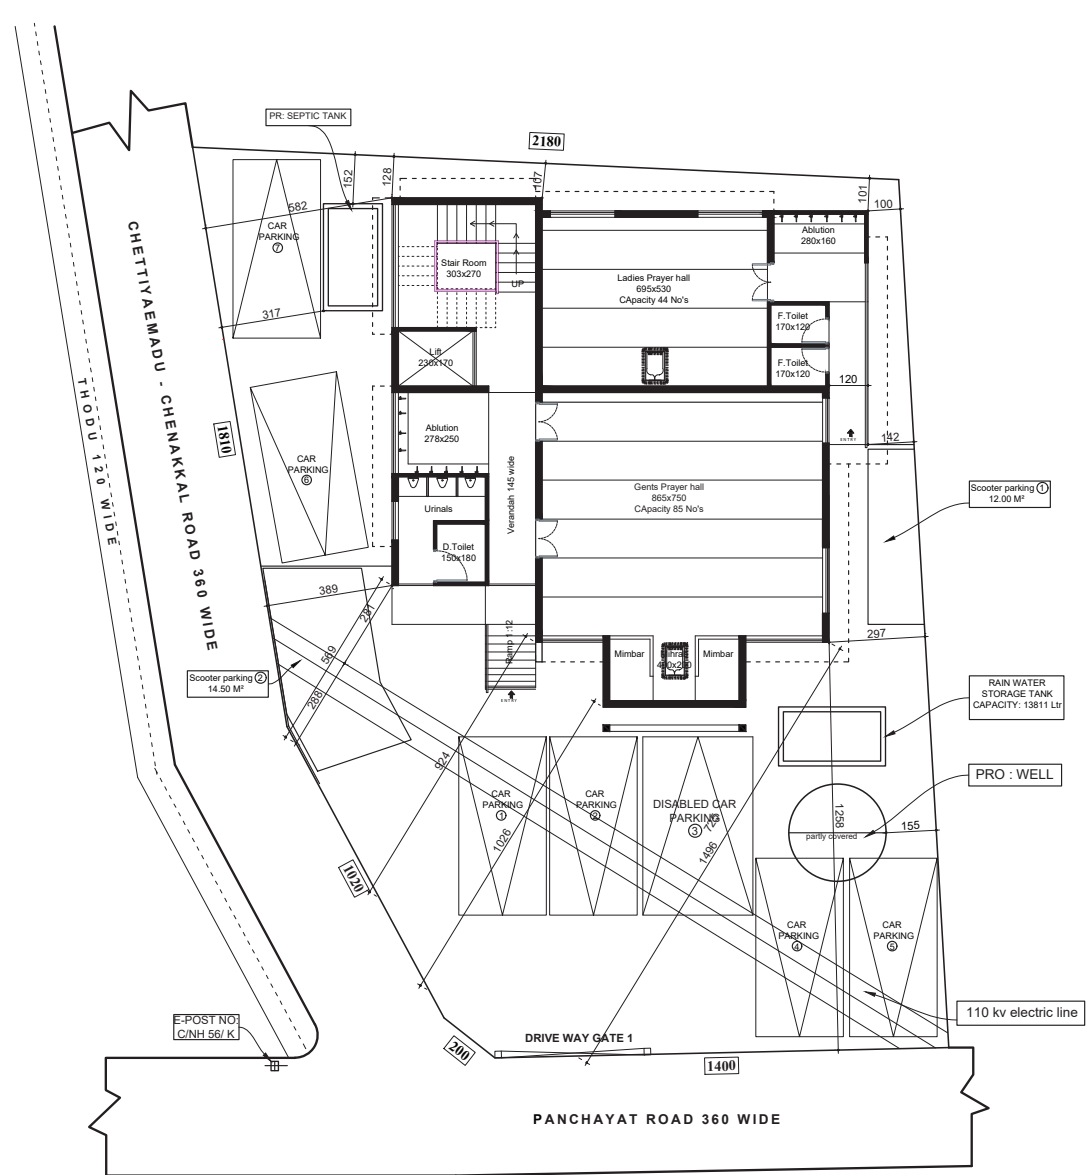

5. Guest Room

REWAD intends to set up a bath attached disability friendly guest room for key persons visiting the office.

ISM & REWAD PROJECT CALICUT UNIVERSITY

Calicut University established in 1968, holding NAAC A+ accreditation and spread over an area of 547 acres in the border of Malappuram & Kozhikode Districts.

Estimate

S.No	DESCRIPTION	SQUARE FEET	TOTAL AMOUNT
1	CELLAR FLOOR	1880	4,009,500
2	GROUND FLOOR	2012	4,343,200
3	FIRST FLOOR	1883	3,845,800
GRAND TOTAL		5775	12,198,500

Cellar Floor Plan

- Reward office
- Reception
- Library
- Audio and video studio
- Guestroom
- Toilet block