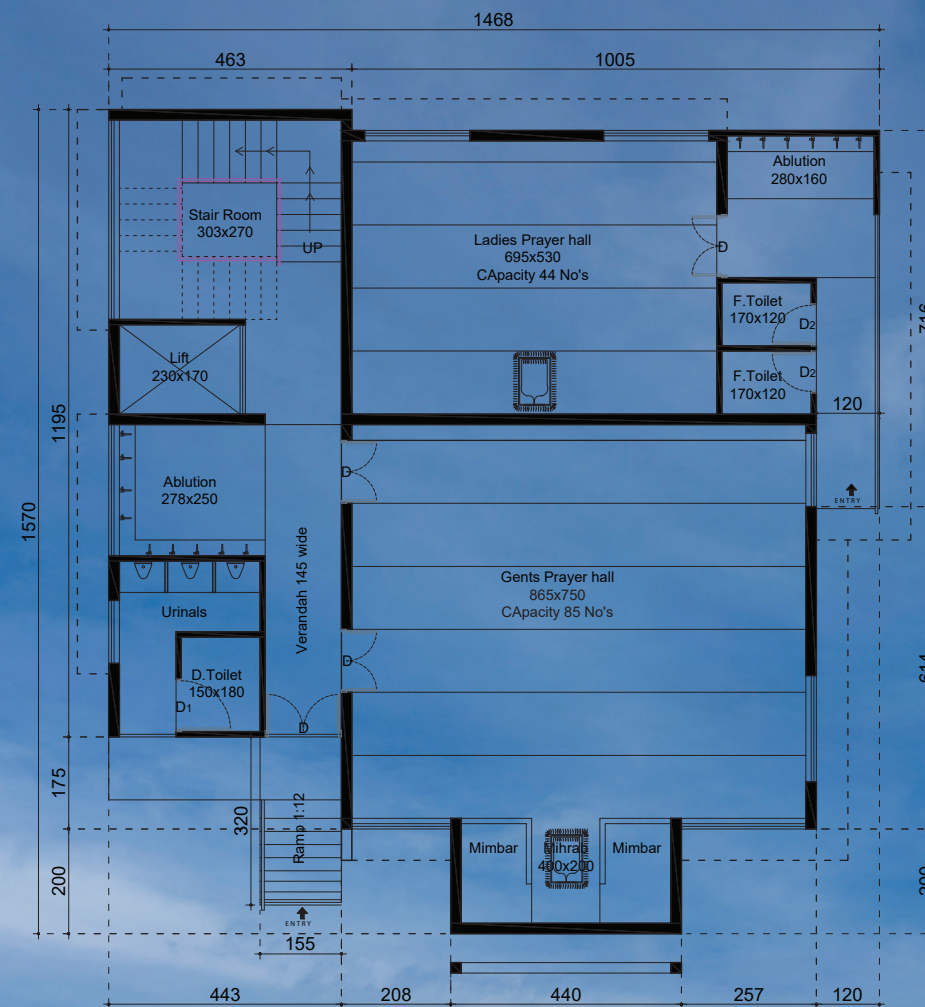

Estimate

S.No	DESCRIPTION	SQUARE FEET	TOTAL AMOUNT
1	CELLAR FLOOR	1880	4,009,500
2	GROUND FLOOR	2012	4,343,200
3	FIRST FLOOR	1883	3,845,800
GRAND TOTAL		5775	12,198,500

Cellar Floor Plan

- Reward office
- Reception
- Library
- Audio and video studio
- Guestroom
- Toilet block

RECEPTION

AUDIO VIDEO
STUDIO

GUESTROOM

First Floor Plan

Hall
Stair
Elevator

PREYAR HALL

ABLUTION AREA

Ground Floor Plan

- Mens prayer hall
- Ladies prayer hall
- Toilet block
- Stair
- Elevator

RESIDENTIAL
AREA

NH 66

UNIVERSITY
OF CALICUT

MASJID

RESIDENTIAL
AREA